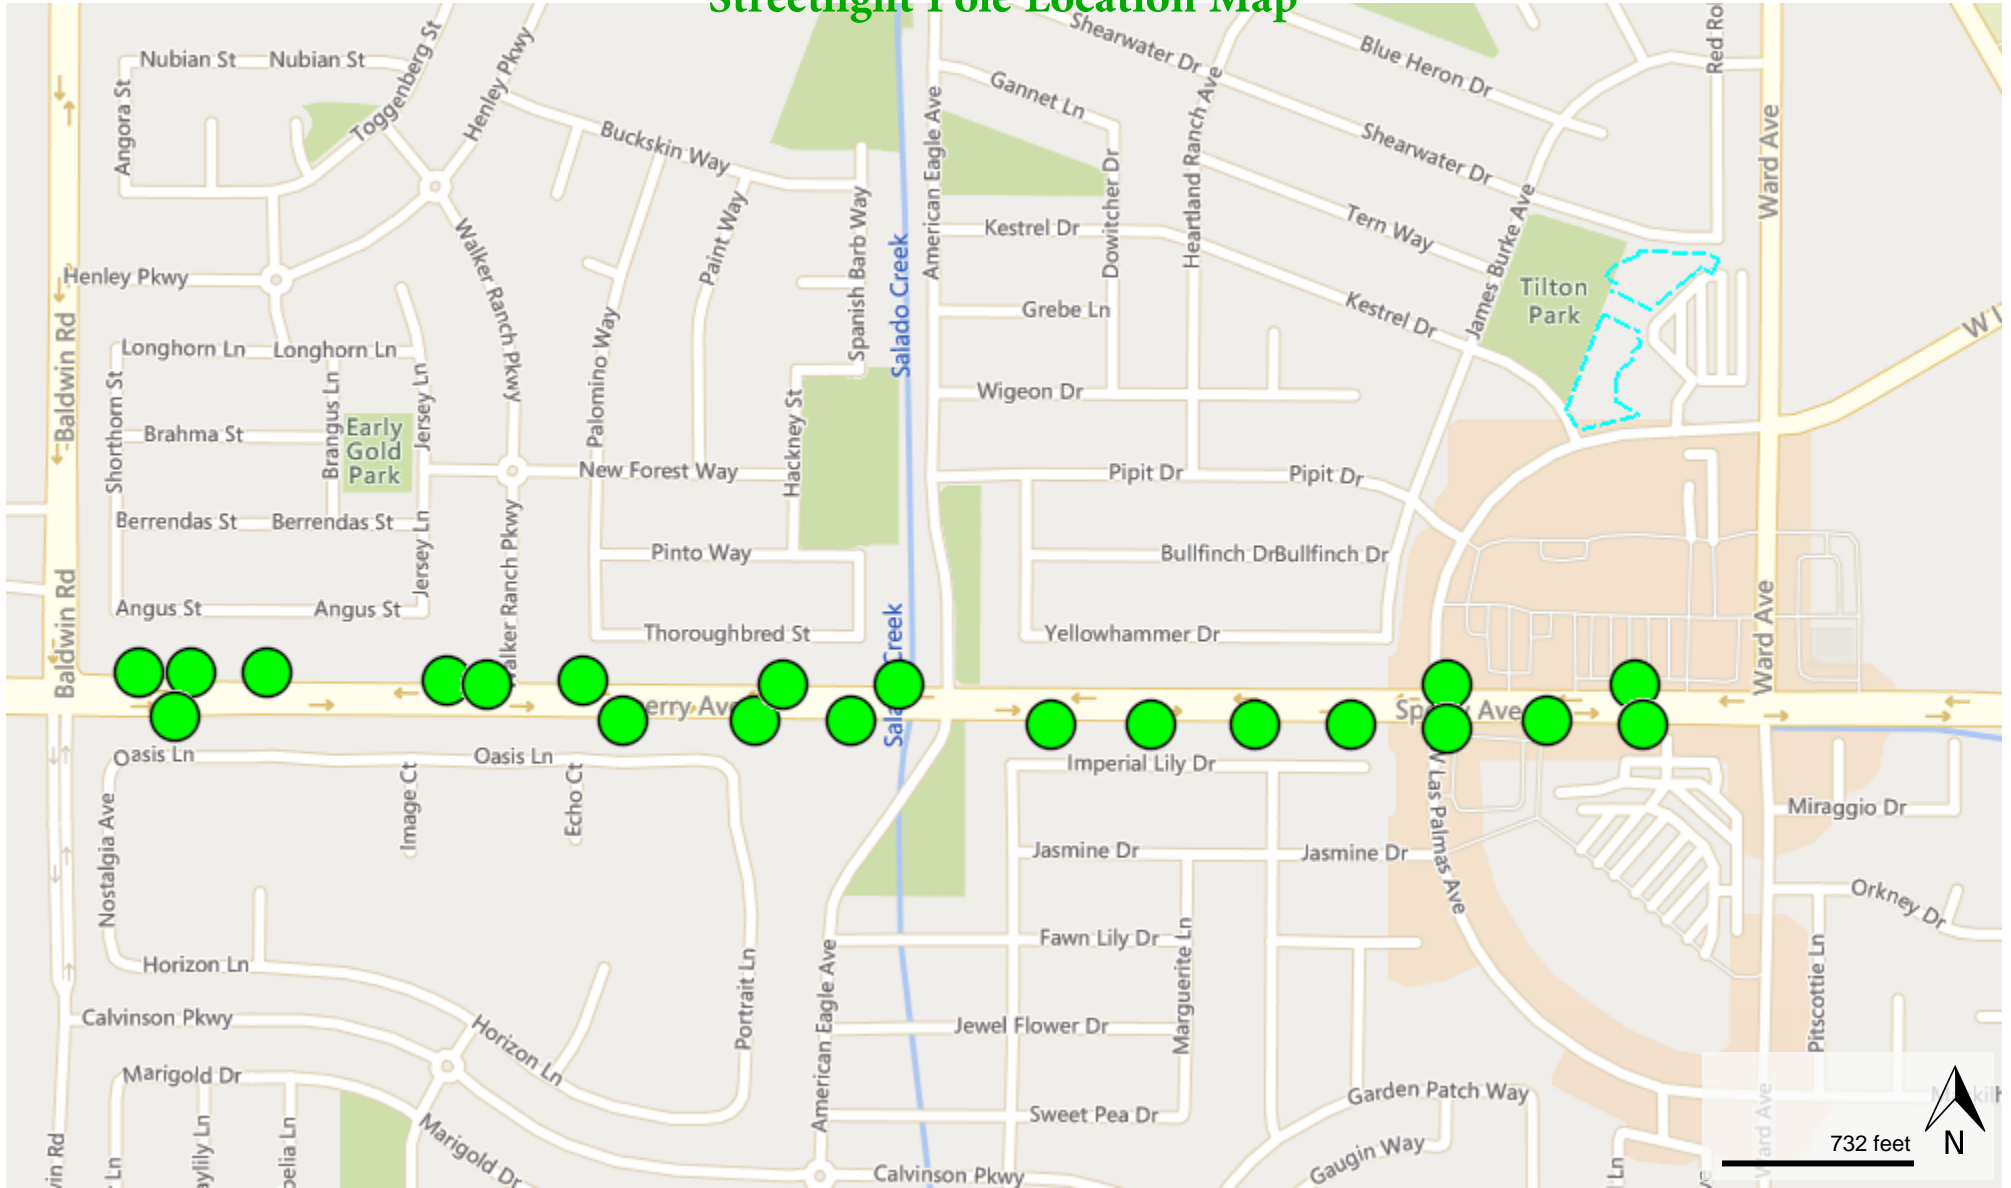

City of Patterson Hometown Hero Program

Streetlight Pole Location Map

21 Streetlights Available for Banners

Sperry Avenue (between Ward Avenue - Baldwin Avenue)